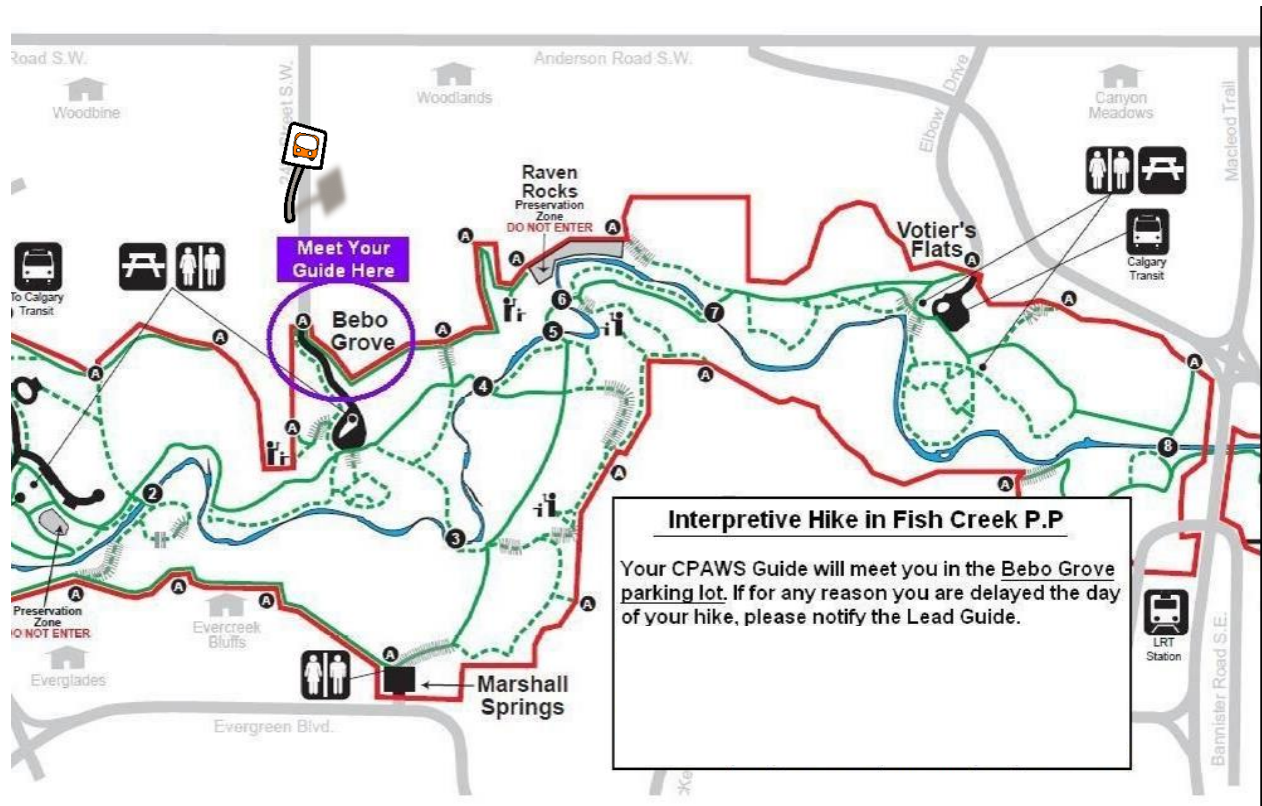

MAP TO BEBO GROVE FISH CREEK PARK

Where to meet CPAWS?

- The CPAWS Interpretive Guides can meet you either at the bus stop and/or at the Bebo Grove parking lot
 - Please let your guide know where you plan to meet them.
- If meeting at the bus stop, a CPAWS Interpretive Guide will walk your group to the park.
 - Your guide will call you prior to your hike

Bus Stops

Route 56 (Woodbine) departs from Anderson station and stops at the corner of 24th Street SW and Woodpark Blvd SW (a 10 min walk to the park).

- 6102 - WB Woodpark BV @ 24 ST SW
- 9086 - EB Woodpark BV @ 24 ST SW