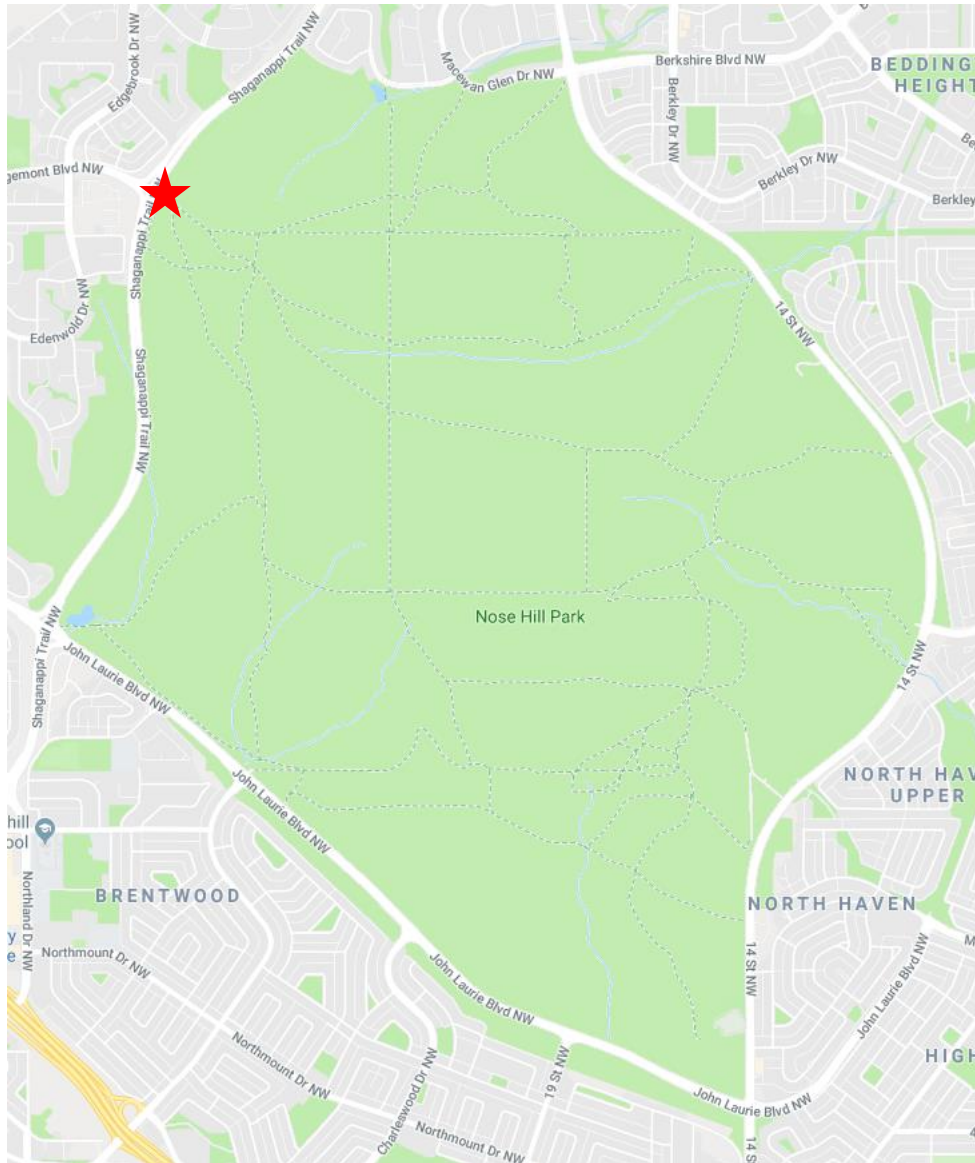

## Directions to Nose Hill Park - Edgemont

**Your CPAWS guide will meet you in Edgemont parking lot for Nose Hill Park.**

**If for any reason you are delayed the day of your hike, please notify your guide.**