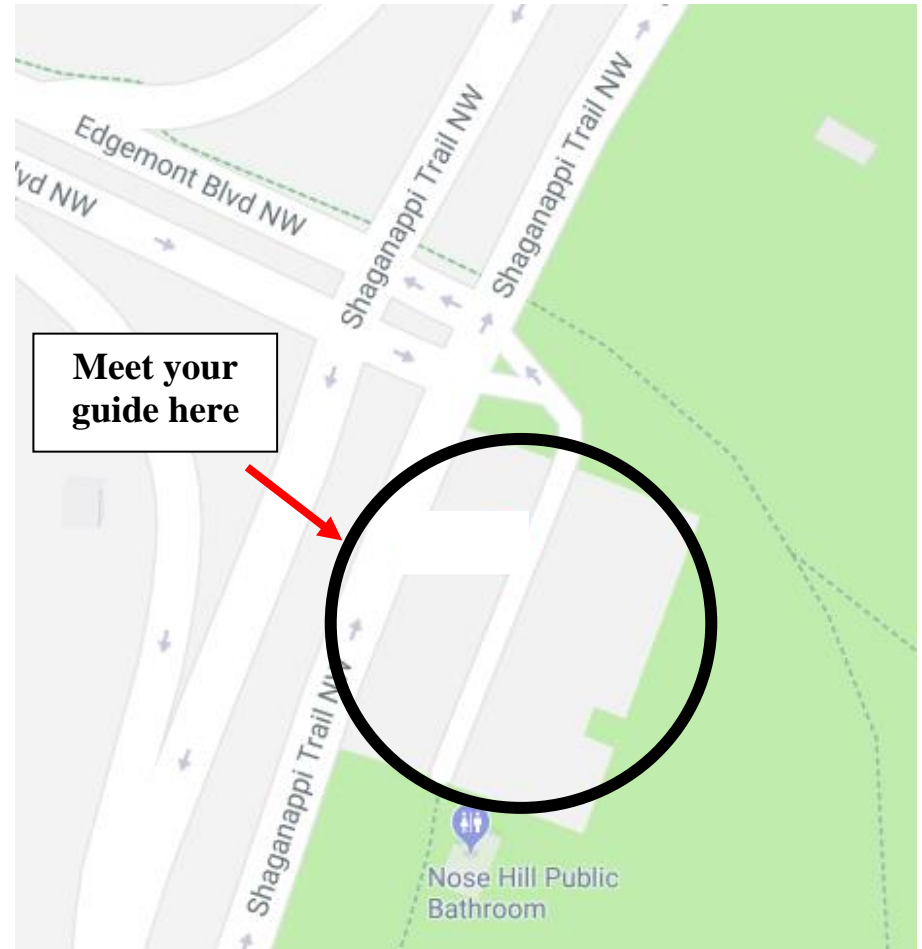

## Directions to Nose Hill Park - Edgemont

**Your CPAWS guide will meet you in Edgemont parking lot for Nose Hill Park.**

**If for any reason you are delayed the day of your hike, please notify your guide.**