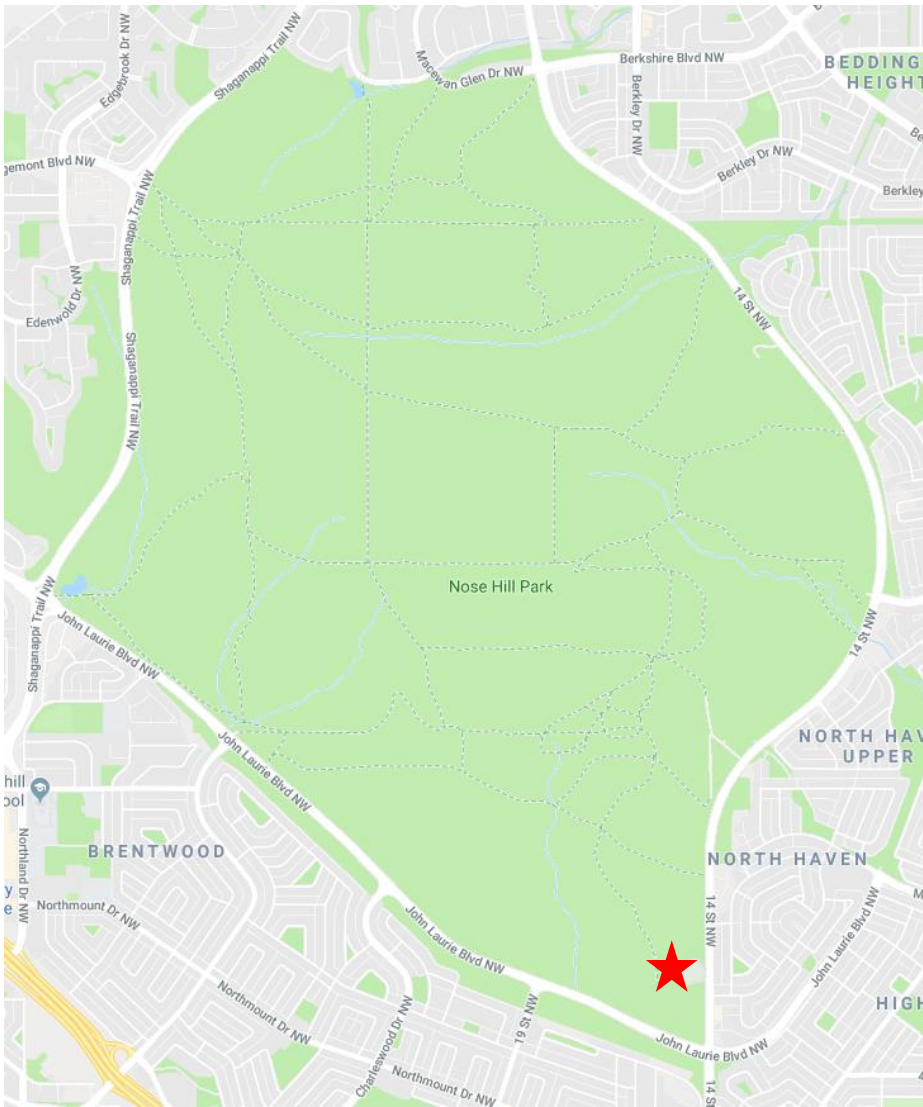

Directions to Nose Hill Park – Winter Club Parking Lot

Your CPAWS guide will meet you in the Winter Club parking lot for Nose Hill Park.

If for any reason you are delayed the day of your hike, please notify your guide.